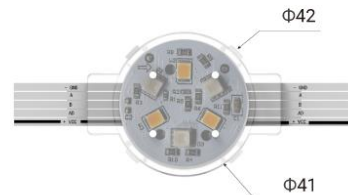

# LED DOT PIXEL LIGHT

Canara High quality LED Pixel Linear light consist of pixel LED's, make high resolution, high brightness outdoor advertisement LED display and transparent LED display..

## FEATURES

- Allows perfect control of color temperature and light output level.
- High quality of light gives perfect color homogeneity on output window.
- The brightness can be controlled by DMX512 signal and manual control, the adjustable range is 0-100%.
- High lumen output, higher efficiency, energy saving up to 60%, Eco-friendly and high luminous efficiency and excellent heat dissipation structure.
- Environmental friendly and free from UV, IR or Mercury.

## SPECIFICATIONS

Power :0.5W/0.8W/1W/1.5W/2W/3W

Power Supply : DC24V

Color : RGB/RGB+W/R/G/B

Protection rating : IP68

Beam angle : 120°

Control : DMX 512

Body : Transparent Modified PVC