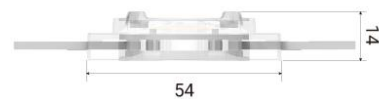

## SPECIFICATIONS

Power :0.5W/0.8W/1W/1.5W/2W/3W

Power Supply : DC24V

Color : RGB/RGB+W/R/G/B

Protection rating : IP68

Beam angle : 120°

Control : DMX 512

Body : Transparent Modified PVC