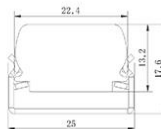

## SPECIFICATIONS

Power : 7W/9W/10W/12W/15W

Power Supply : DC24V

Color : RGB/RGB+W/R/G/B

Protection rating : IP66

Beam angle : 110°

Control : DMX 512

Body : Extruded aluminum body

Dimension : L1000 x W22 x H13 mm

Product Code : CAN LED PXL12